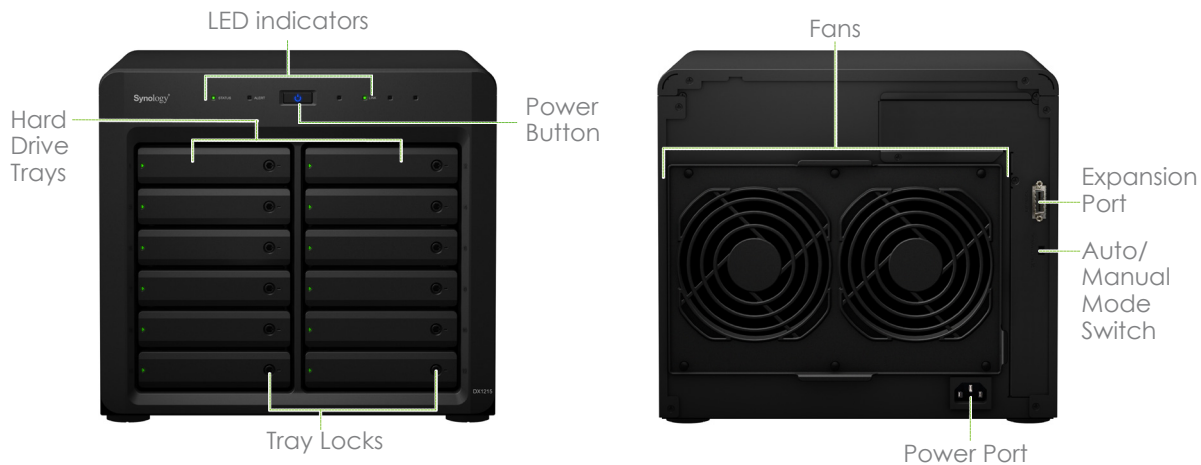

Synology DX1215 can serve as a dedicated local backup solution for a Synology DiskStation. When created as a separate volume, the Synology DX1215 provides a great backup solution for local drives in case of system failure.

Reliable Plug-and-Use Design

DX1215 securely connects to Synology's DiskStation servers with a specially designed expansion cable, ensuring easy connection and maximum data throughput. The expansion cable allows the drives in the connected Synology DX1215 to operate as the internal ones of Synology DiskStation.

Green & Easy to Manage

Hibernation mode can be manually configured to start automatically when the system has been inactive for a period of time. This not only saves energy but also extends the lifespan of hard drives. DX1215 will also smartly power on/off with the attached DiskStation, so no user intervention is needed to keep this system running smartly and efficiently.

DX1215 comes with a fast detachable fan module with two 120 X 120mm fans and screwless drive trays, making system components replacement fast and tool-free.

Connections & Buttons

Technical Specifications